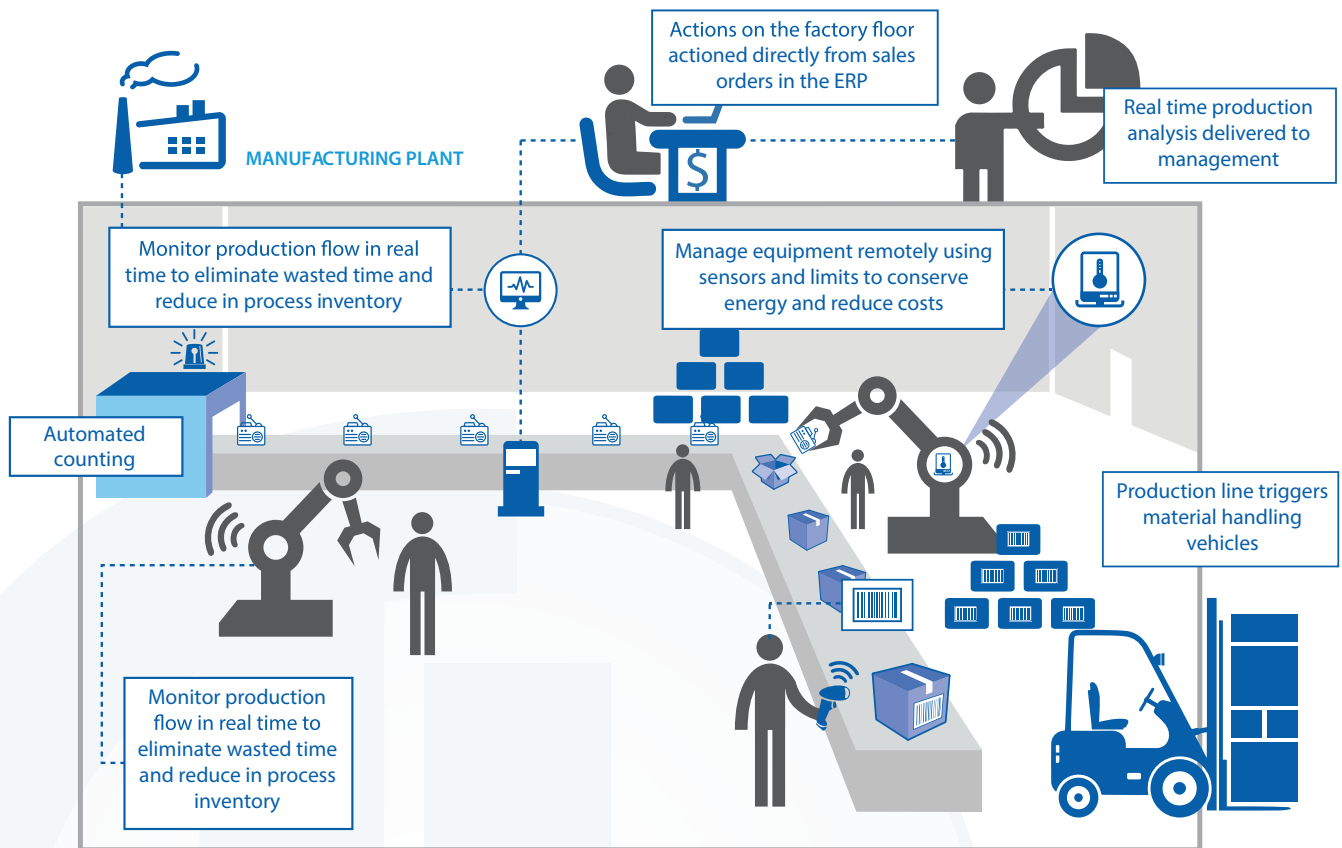

Two-Way Communication From the Factory Floor

A New Level of Control and Automation on The Factory Floor

TransLution™ is creating new ways to integrate your hardware and software, taking you down the path towards a fully automated Smart Factory. As well as integrating data tracking with your ERP system, TransLution™ can now also facilitate two-way communication with the hardware on your shop floor.

Two-Way Communication

Collecting data from equipment on the shop floor and recording it into your ERP is an important tool in warehousing and manufacturing. But what if SYSPRO could use that data and control the equipment in turn?

TransLution™ can interface with electronic Input/Output (IO) devices on the factory floor to record information and trigger events using pre-programmed settings from your ERP.

- Turn a siren on/off
- Count items
- Turn a light on/off
- Start stop a conveyor
- Start/stop a machine

Example Usage Case

Imagine a bottling conveyor line that fills, seals, and labels bottles. TransLution™ integrates with counters at each step on the line, recording how many bottles were filled, how many were sealed and how many were labelled, recording the data into SYSPRO. This allows production and losses to be recorded. The system can then stop the conveyor after a certain number of bottles have been produced, for example, or turn a siren on or off if the loss on the line is too high. The system could also enable / disable a machine if a valid job has not been loaded in SYSPRO.