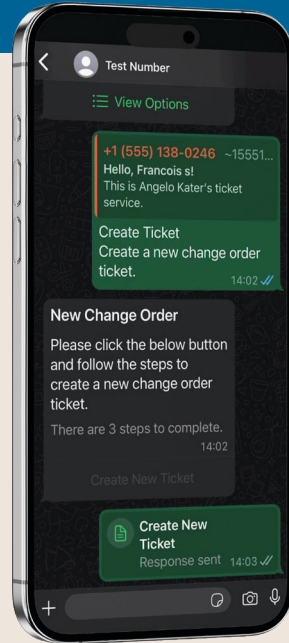

## Simplify Internal Processes Using WhatsApp

No Training Required

Your team already uses WhatsApp every day. With TransLution Connect, that same familiar app becomes a powerful interface to drive your internal business processes - without the need to train staff on new systems or interfaces.

### Here's what makes it work:

- TransLution Connect integrates directly to your business systems including SYSPRO and TransLution.
- Messages sent via TransLution Connect can trigger real actions in your workflow.
- All communication is logged, auditable, and accessible on a central dashboard.