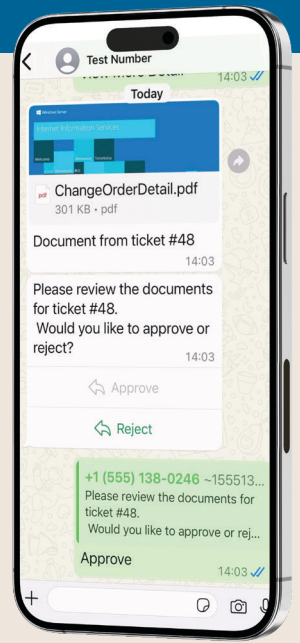

## Simplify Internal Processes Using WhatsApp

No Training Required

Your team already uses WhatsApp every day. With TransLution Connect, that same familiar app becomes a powerful interface to drive your internal business processes - without the need to train staff on new systems or interfaces.

### Here's what makes it work:

- TransLution Connect integrates directly to your business systems including SYSPRO and TransLution.
- Messages sent via TransLution Connect can trigger real actions in your workflow.
- All communication is logged, auditable, and accessible on a central dashboard.